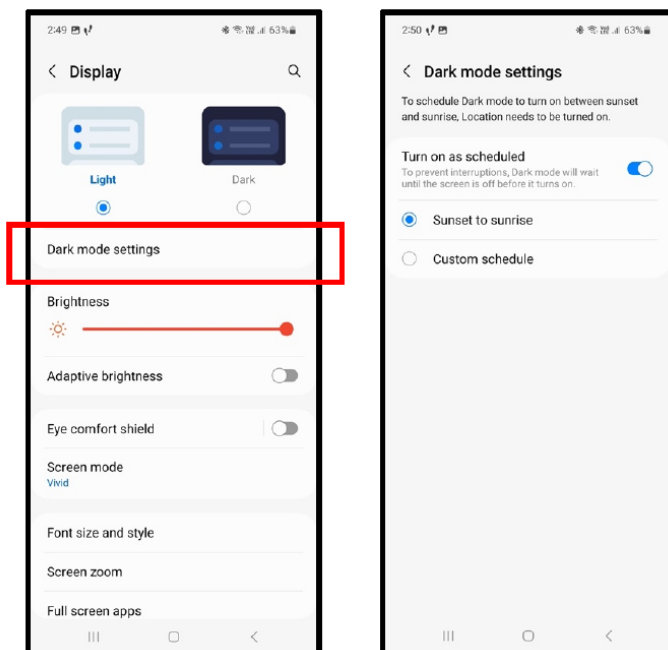

Text Size: You can change the size of the text to suit your preferred reading size. Slide the circle along the line to at the bottom to either increase or decrease text size. You will see the text changing as you slide the circle. Simply stop sliding once you have selected your preferred text size. To return back to the Display & Brightness Settings menu simply tap the '<Back' (at top RH of screen).

Bold Text: Can be turned on or off depending on your preferred reading style.

Brightness: Simply slide the circle along the line until you have selected your preferred screen brightness

True Tone: Automatically adapts the display based on the ambient lighting conditions. This will make colours appear consistent across different environments.

Android Settings – Display

You can change the appearance of your screen to either:

- **‘Light’** which is a white background with dark text or
- **‘Dark’** which is black background with white text.

‘Dark Mode Settings’ will change the ‘Appearance’ Choose either

- **Sunset to Sunrise:** uses your phone’s location to change between light and dark appearance when the sun goes down
- **Custom Schedule:** set your own custom schedule. Your iPhone may wait to transition until you are not using your phone.