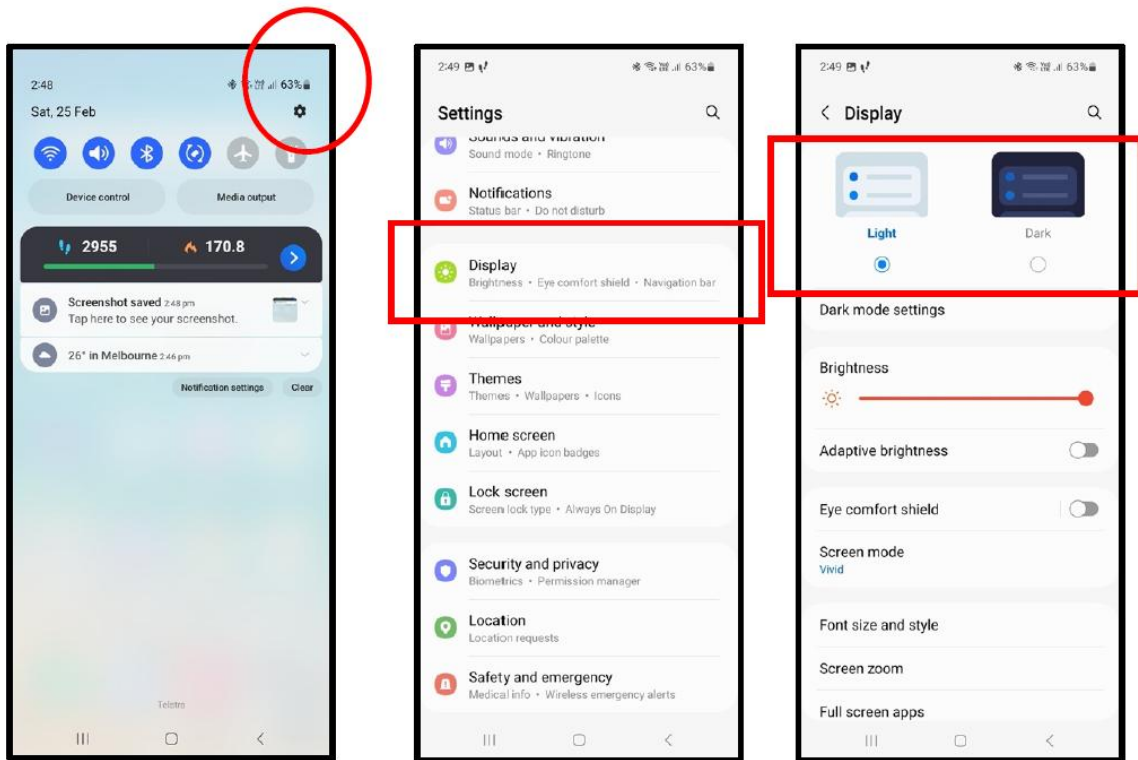

Android Settings – Display

You can change the appearance of your screen to either:

- **‘Light’** which is a white background with dark text or
- **‘Dark’** which is black background with white text.