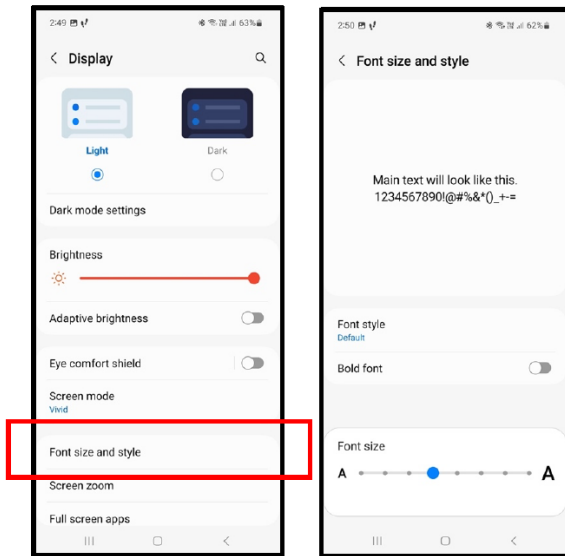

Text Size: You can change the size of the text to suit your preferred reading size. Slide the circle along the line to at the bottom to either increase or decrease text size. You will see the text changing as you slide the circle. Simply stop sliding once you have selected your preferred text size. To return back to the Display & Brightness Settings menu simply tap the '<Back' (at top RH of screen).

Bold Text: Can be turned on or off depending on your preferred reading style.

Brightness: Simply slide the circle along the line until you have selected your preferred screen brightness

True Tone: Automatically adapts the display based on the ambient lighting conditions. This will make colours appear consistent across different environments.

Android Settings – Display

You can change the appearance of your screen to either:

- **‘Light’** which is a white background with dark text or
- **‘Dark’** which is black background with white text.

‘Dark Mode Settings’ will change the ‘Appearance’ Choose either

- **Sunset to Sunrise:** uses your phone’s location to change between light and dark appearance when the sun goes down
- **Custom Schedule:** set your own custom schedule. Your iPhone may wait to transition until you are not using your phone.