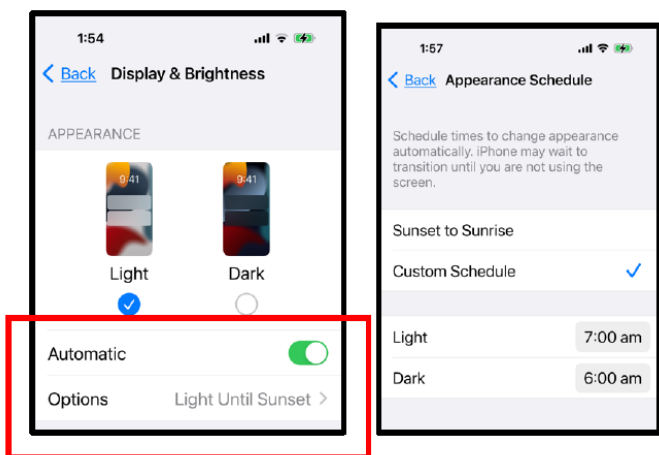

Phone Settings – Display and Brightness

iPhone Settings

You can change the appearance of your screen to either:

- **‘Light’** which is a white background with dark text
- or
- **‘Dark’** which is black background with white text.

‘Automatic’ will change the ‘Appearance’

Choose either

- **Sunset to Sunrise**, which uses your phone’s location to change between light and dark appearance when the sun goes down, or
- **set your own custom schedule.** Your iPhone may wait to transition until you are not using your phone

Text Size: You can change the size of the text to suit your preferred reading size. Slide the circle along the line to at the bottom to either increase or decrease text size. You will see the text changing as you slide the circle. Simply stop sliding once you have selected your preferred text size. To return back to the Display & Brightness Settings menu simply tap the '<Back' (at top RH of screen).

Bold Text: Can be turned on or off depending on your preferred reading style.

Brightness: Simply slide the circle along the line until you have selected your preferred screen brightness

True Tone: Automatically adapts the display based on the ambient lighting conditions. This will make colours appear consistent across different environments.