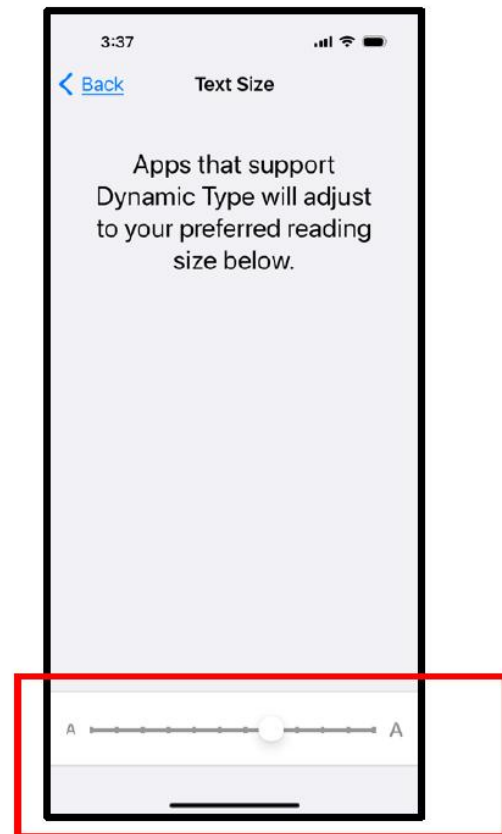

Phone Settings – Display and Brightness

iPhone Settings

You can change the appearance of your screen to either:

- **‘Light’** which is a white background with dark text
- or
- **‘Dark’** which is black background with white text.

Text Size: You can change the size of the text to suit your preferred reading size. Slide the circle along the line to at the bottom to either increase or decrease text size. You will see the text changing as you slide the circle. Simply stop sliding once you have selected your preferred text size. To return back to the Display & Brightness Settings menu simply tap the '<Back' (at top RH of screen).