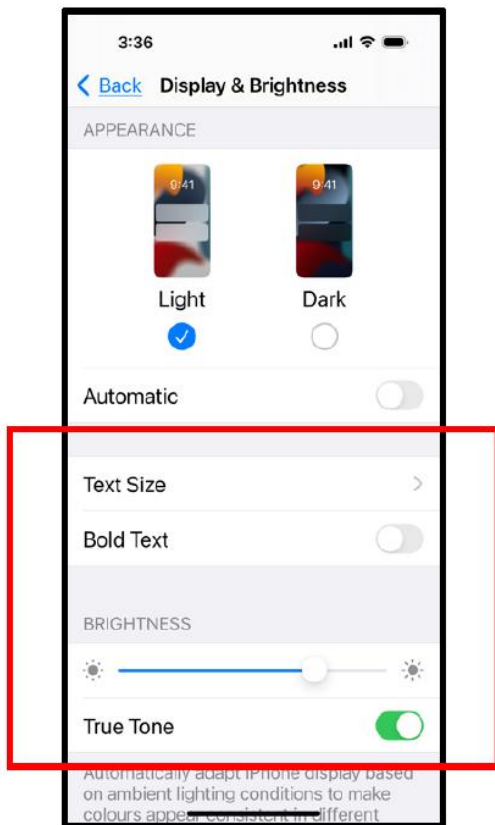

Phone Settings – Display and Brightness

iPhone Settings

You can change the appearance of your screen to either:

- **‘Light’** which is a white background with dark text
- or
- **‘Dark’** which is black background with white text.

‘Automatic’ will change the ‘Appearance’

Choose either

- **Sunset to Sunrise**, which uses your phone’s location to change between light and dark appearance when the sun goes down, or
- **set your own custom schedule.** Your iPhone may wait to transition until you are not using your phone

Text Size: You can change the size of the text to suit your preferred reading size. Slide the circle along the line to at the bottom to either increase or decrease text size. You will see the text changing as you slide the circle. Simply stop sliding once you have selected your preferred text size. To return back to the Display & Brightness Settings menu simply tap the '<Back' (at top RH of screen).

Bold Text: Can be turned on or off depending on your preferred reading style.

Brightness: Simply slide the circle along the line until you have selected your preferred screen brightness

True Tone: Automatically adapts the display based on the ambient lighting conditions. This will make colours appear consistent across different environments.