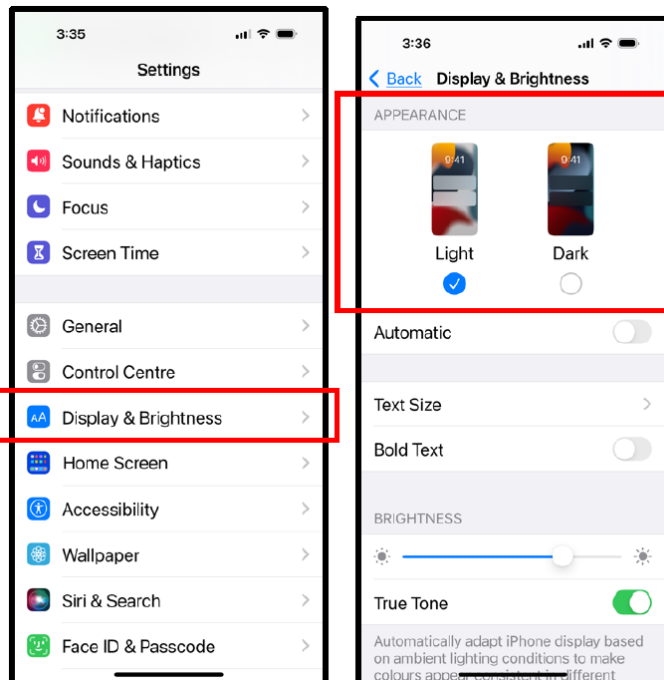

Phone Settings – Display and Brightness

iPhone Settings

You can change the appearance of your screen to either:

- **‘Light’** which is a white background with dark text
- or
- **‘Dark’** which is black background with white text.

‘Automatic’ will change the ‘Appearance’

Choose either

- **Sunset to Sunrise**, which uses your phone’s location to change between light and dark appearance when the sun goes down, or
- **set your own custom schedule.** Your iPhone may wait to transition until you are not using your phone

Text Size: You can change the size of the text to suit your preferred reading size. Slide the circle along the line to at the bottom to either increase or decrease text size. You will see the text changing as you slide the circle. Simply stop sliding once you have selected your preferred text size. To return back to the Display & Brightness Settings menu simply tap the '<Back' (at top RH of screen).

Bold Text: Can be turned on or off depending on your preferred reading style.

Brightness: Simply slide the circle along the line until you have selected your preferred screen brightness

True Tone: Automatically adapts the display based on the ambient lighting conditions. This will make colours appear consistent across different environments.